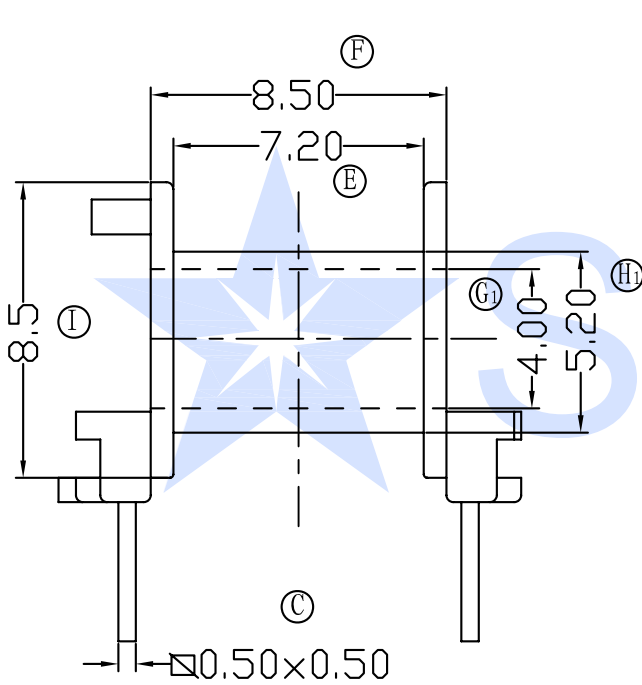

P/N

SR-EF 1201

Hefei Shirui Electronic Technology Co., Ltd

TEL:(0086) 55165232650

sales@shiruitech.com

www.shiruitech.com

SR NO. SR-EF 1201	MATERIAL: PET	UNIT: mm	TOLERANCE	DRN.	WILL H
MODEL NAME! EF12.6-(3+3P)-1S H	UL REC: UL 94V-0		0 L 4 ±0.10	CHD.	IRINA LEE
	ANGLE: ±°		4 L 16 ±0.20	ISSD.	JAMES HU
	 SCALE 1:1		16 L 64 ±0.30		
			PIN PITCH ±0.05		