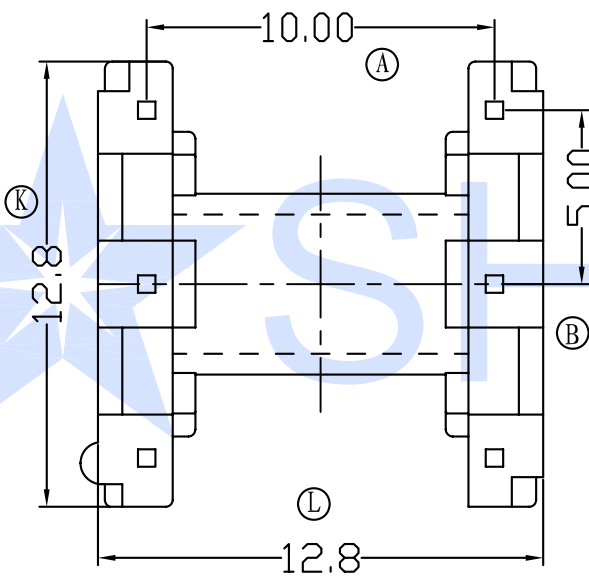

P/N

SR-EF 1201

Hefei Shirui Electronic Technology Co., Ltd

TEL:(0086) 55165232650

sales@shiruitech.com

www.shiruitech.com

SR NO. SR-EF 1201	MATERIAL: PET	UNIT: mm	TOLERANCE	DRN.	WILL H
MODEL NAME! EF12.6-(3+3P)-1S H	UL REC: UL 94V-0		0 L 4 ±0.10	CHD.	IRINA LEE
	ANGLE: ±°		4 L 16 ±0.20	ISSD.	JAMES HU
	 SCALE 1:1		16 L 64 ±0.30		
			PIN PITCH ±0.05		