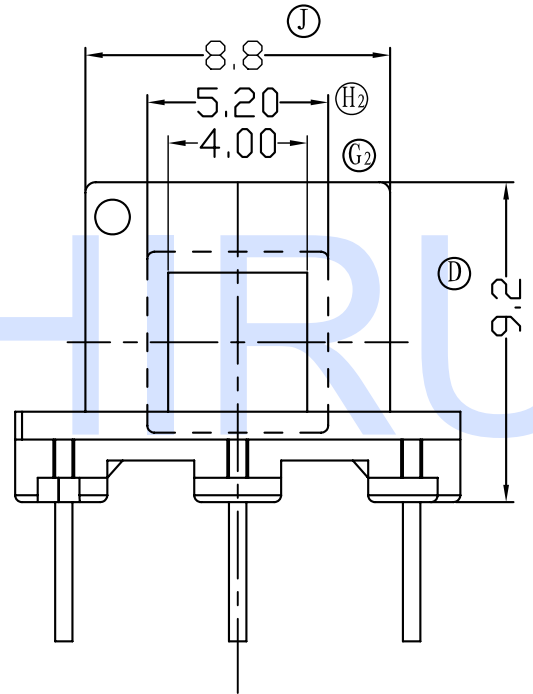

P/N

SR-EF 1201

Hefei Shirui Electronic Technology Co., Ltd

TEL:(0086) 55165232650

sales@shiruitech.com

www.shiruitech.com

SR NO. SR-EF 1201	MATERIAL: PET	UNIT: mm	TOLERANCE	DRN.	WILL H
MODEL NAME! EF12.6-(3+3P)-1S H	UL REC: UL 94V-0		0 L 4 ±0.10	CHD.	IRINA LEE
	ANGLE: ±°		4 L 16 ±0.20	ISSD.	JAMES HU
	 SCALE 1:1		16 L 64 ±0.30		
			PIN PITCH ±0.05		